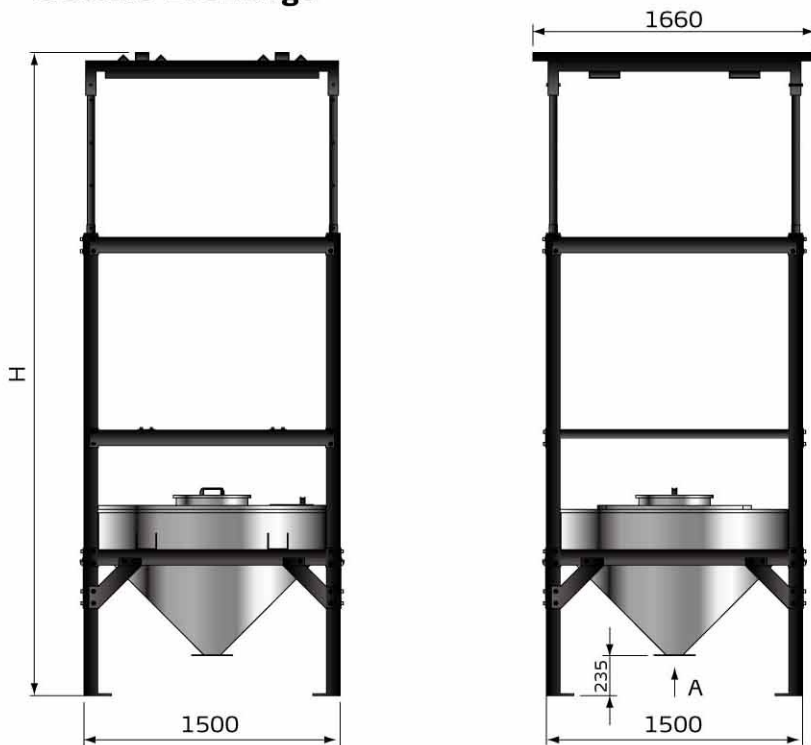

Container bag discharge station

SS-TK

Refer carefully to this manual before operation.

Outline Drawings

3D Diagram

Height(H): 3770mm,3520mm,3270mm,3020mm
Material: SUS430 hopper, SPH floor stand
Bearing: 1T(Ton)