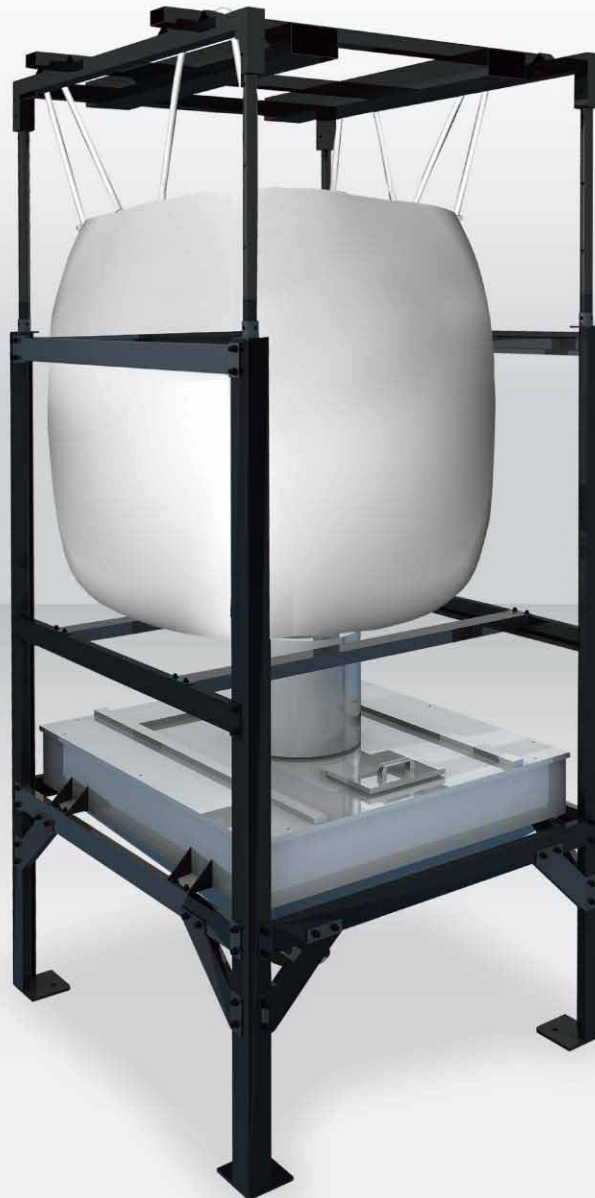

Container bag discharge station

SS-TK

Refer carefully to this manual before operation.

Outline Drawings

3D Diagram

Height(H): 3770mm,3520mm,3270mm,3020mm
Material: SUS430 hopper, SPH floor stand
Bearing: 1T(Ton)