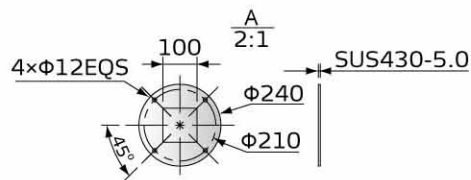

Container bag discharge station

SS-TK

Refer carefully to this manual before operation.

Outline Drawings

3D Diagram

Height(H): 3770mm,3520mm,3270mm,3020mm
Material: SUS430 hopper, SPH floor stand
Bearing: 1T(Ton)